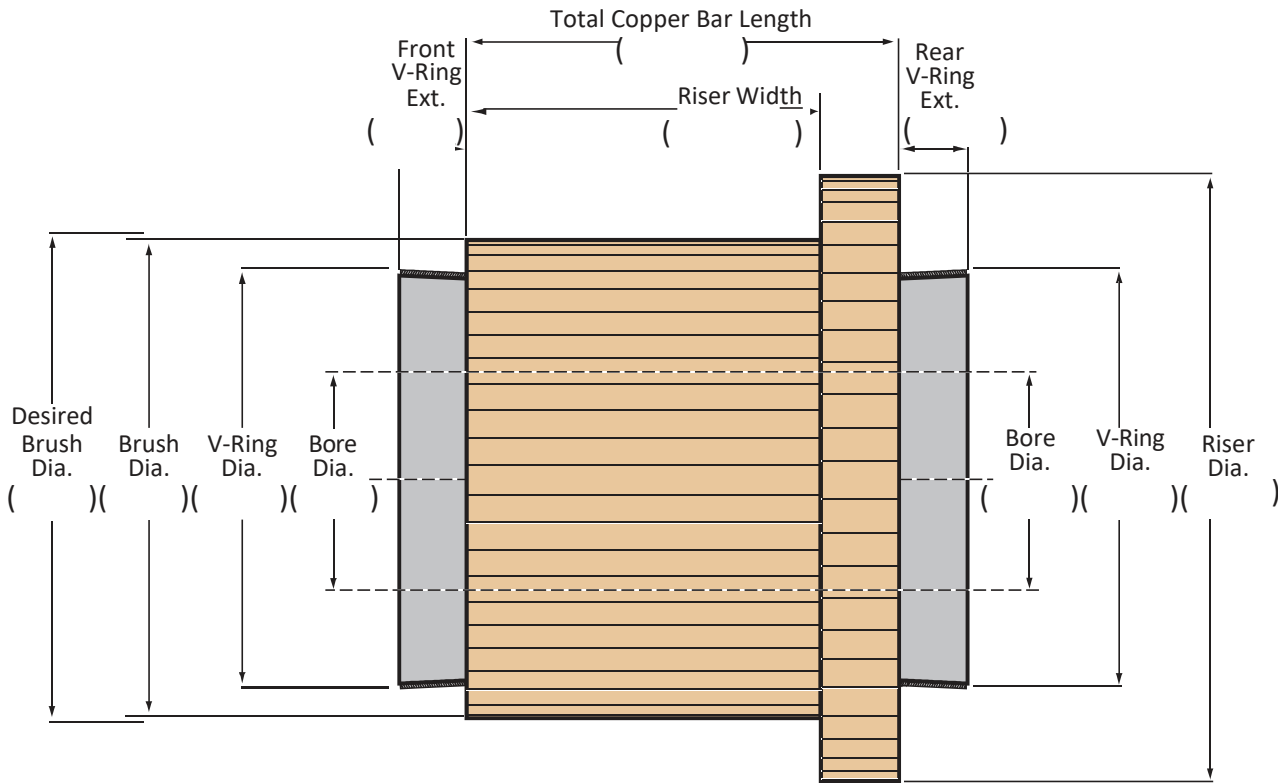

Dolphin Commutator

Plot No. 22/C, Al Fazal Market, Opp Winsome Hotel, Nr.
Asopalav Hotel, Narol - 382405, Ahmedabad, Gujarat, India.
Mobile No: +91 99248 19951, +91 90333 35060
www.dolphincommutator.in | www.dolphinelectromech.com

COMMUTATOR DATA SHEET