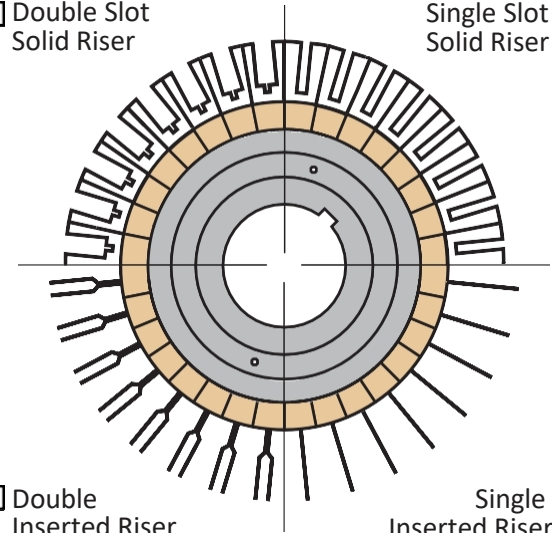

## INDICATE RISER TYPE

Double Slot Solid Riser       Single Slot Solid Riser

Double Inserted Riser       Single Inserted Riser

Fold Over Tab

Other Riser Style: \_\_\_\_\_

Inserted Riser Thickness: \_\_\_\_\_

### COMMUTATOR TYPE

V-Ring

Glassband

External Steel Shrink Ring

Internal Steel Shrink Ring

Molded

Rivet

Original Mfr.: \_\_\_\_\_